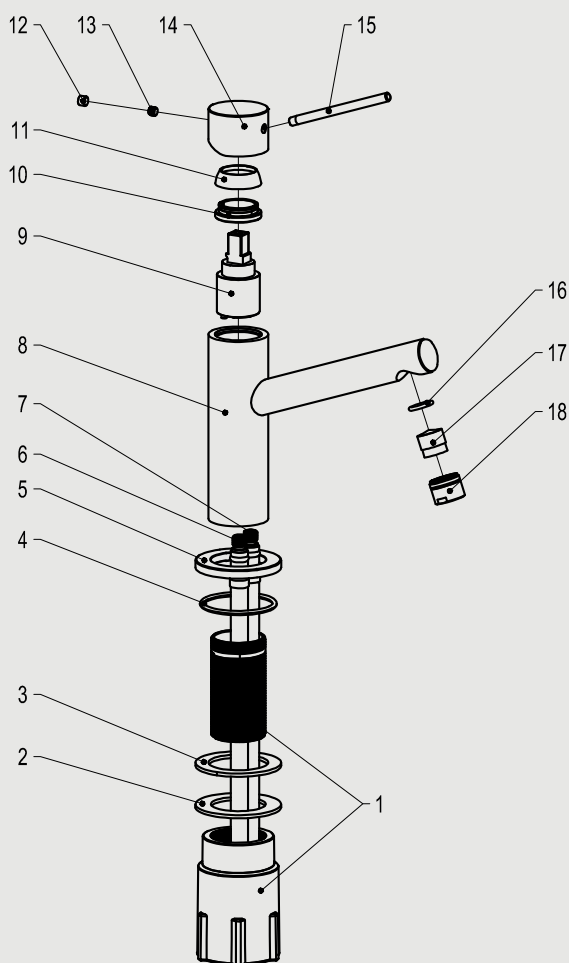

Edition: 2020-04-01

- 1 Fixing bushing
- 2 Washer
- 3 Threaded tube
- 4 O ring
- 5 Base
- 6 Flexible hose
- 7 Flexible hose
- 8 Body
- 9 Cartridge
- 10 Screw nut
- 11 Cover ring
- 12 Rubber
- 13 Inner hex screw
- 14 Handle base
- 15 Handle bar
- 16 O ring
- 17 Aerator cover
- 18 Aerator

Vector Rust

Håndvaskarmatur i rustfrit stål.

Art nr

412230

Tekniske data:

Hulboring: 35 mm